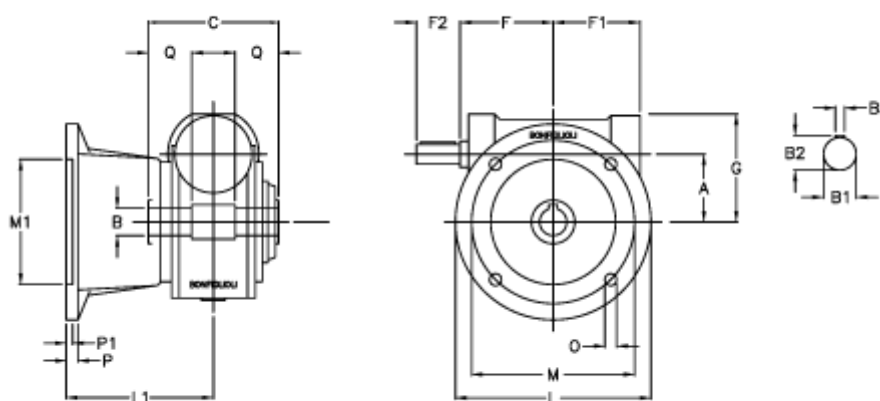

Data Sheet

Article number: 3901049045600

Description: Worm gear with solid input shaft
VF 49FA-45-HS

Measures

a	= 49.5	F1 = 63	P = 12
B	= 25	F2 = 40	P1 = 10
B1	= 16	g = 80	Q = 22.5
B2	= 18.0	L = 125	
B3	= 5	L1 = 115	
C	= 82	m = 90	
Description	= VF 49FA-xx-HS	M1 = 70	
F	= 65	O = 10.5	